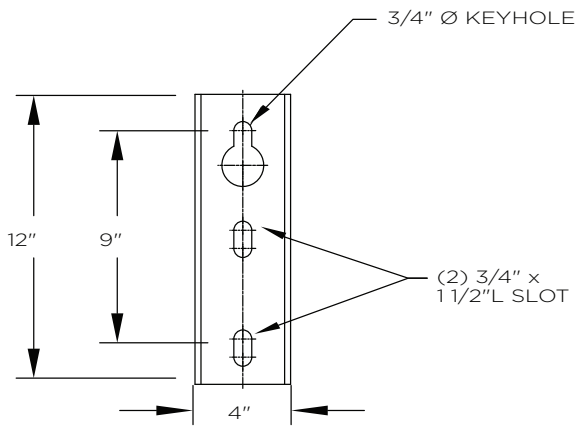

ARM SPECIFICATIONS

MATERIAL:
Aluminum

MOUNTING TYPE:
Side

ARM QUANTITY:
Single
Double

ARM LENGTH:
Fixed Length

FINISH:
Available in textured or smooth.

EPA
1.10 - 2.20 sq. ft

WEIGHT
12 - 24 lbs

MOUNTING TYPES:

Side Mount Details
4" x 1 3/4" x 12"L

HOW TO ORDER

EPA & WEIGHT

Catalog Number	Mount Type	# of Arms	L. (in)	EPA (In)	Wt. (lbs)
KA93-A-S-1-FL	Side	1	24	1.10	12
KA93-A-S-2-FL	Side	2	24	2.20	24

Side Mount Single Arm

Side Mount Double Arm

Side Mount Details