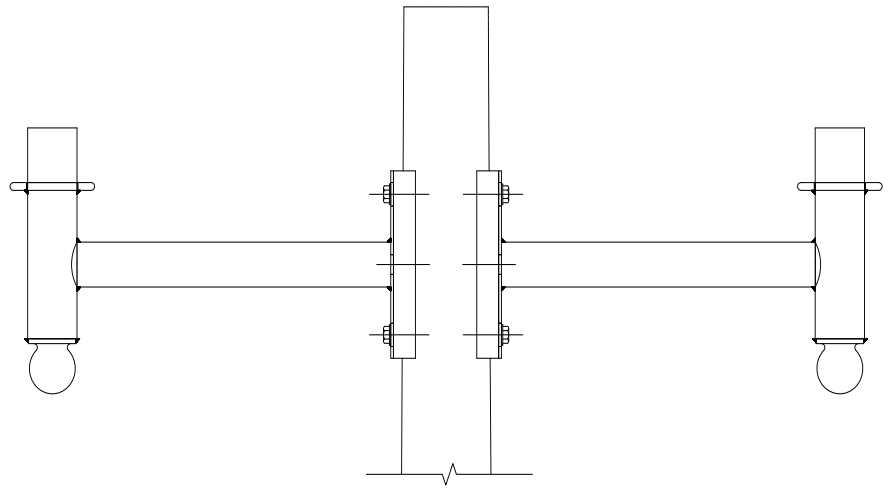

ARM SPECIFICATIONS

MATERIAL:
Aluminum

MOUNTING TYPE:
Side

ARM QUANTITY:
Single
Double

ARM LENGTH:
Fixed Length

FINISH:
Available in textured or smooth.

EPA
1.10 - 2.20 sq. ft

WEIGHT
12 - 24 lbs

MOUNTING TYPES:

Side Mount Details
4" x 1 3/4" x 12"L

HOW TO ORDER

EPA & WEIGHT

Catalog Number	Mount Type	# of Arms	L. (in)	EPA (In)	Wt. (lbs)
KA93-A-S-1-FL	Side	1	24	1.10	12
KA93-A-S-2-FL	Side	2	24	2.20	24

Side Mount Single Arm

Side Mount Double Arm

Side Mount Details