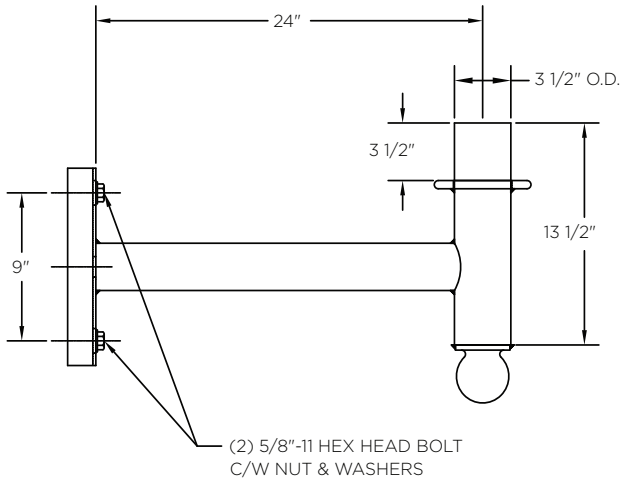

ARM SPECIFICATIONS

MATERIAL:
Aluminum

MOUNTING TYPE:
Side

ARM QUANTITY:
Single
Double

ARM LENGTH:
Fixed Length

FINISH:
Available in textured or smooth.

EPA
1.10 - 2.20 sq. ft

WEIGHT
12 - 24 lbs

MOUNTING TYPES:

Side Mount Details
4" x 1 3/4" x 12"L

HOW TO ORDER

EPA & WEIGHT

Catalog Number	Mount Type	# of Arms	L. (in)	EPA (In)	Wt. (lbs)
KA93-A-S-1-FL	Side	1	24	1.10	12
KA93-A-S-2-FL	Side	2	24	2.20	24

Side Mount Single Arm

Side Mount Double Arm

Side Mount Details