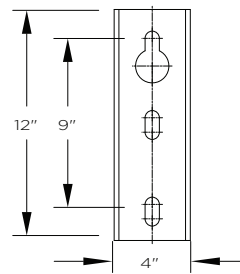

ARM SPECIFICATIONS

MATERIAL:
Aluminum

MOUNTING TYPE:
Side

ARM QUANTITY:
Single
Double

ARM LENGTH:
Fixed Length

FINISH:
Available in textured or smooth.

EPA
1.10 - 2.20 sq. ft

WEIGHT
12 - 24 lbs

MOUNTING TYPES:

Side Mount Details
4" x 1 3/4" x 12"L

HOW TO ORDER

EPA & WEIGHT

Catalog Number	Mount Type	# of Arms	L. (in)	EPA (In)	Wt. (lbs)
KA93-A-S-1-FL	Side	1	24	1.10	12
KA93-A-S-2-FL	Side	2	24	2.20	24