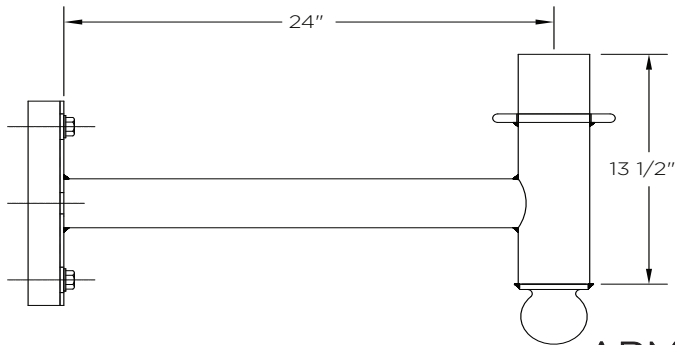

KA93 // THE AUBURN

DECORATIVE ARM

The King Luminaire KA93 Arm is a classic and functional design. This aluminum arm is available in one length in a single and double side mounted arm configuration. The KA93 provides an ideal solution for your street lighting needs.

ARM SPECIFICATIONS

MATERIAL:
Aluminum

MOUNTING TYPE:
Side

ARM QUANTITY:
Single
Double

ARM LENGTH:
Fixed Length

FINISH:
Available in textured or smooth.

EPA
1.10 - 2.20 sq. ft

WEIGHT
12 - 24 lbs

MOUNTING TYPES:

Side Mount Details
4" x 1 3/4" x 12"L

HOW TO ORDER

EPA & WEIGHT

Catalog Number	Mount Type	# of Arms	L. (in)	EPA (In)	Wt. (lbs)
KA93-A-S-1-FL	Side	1	24	1.10	12
KA93-A-S-2-FL	Side	2	24	2.20	24