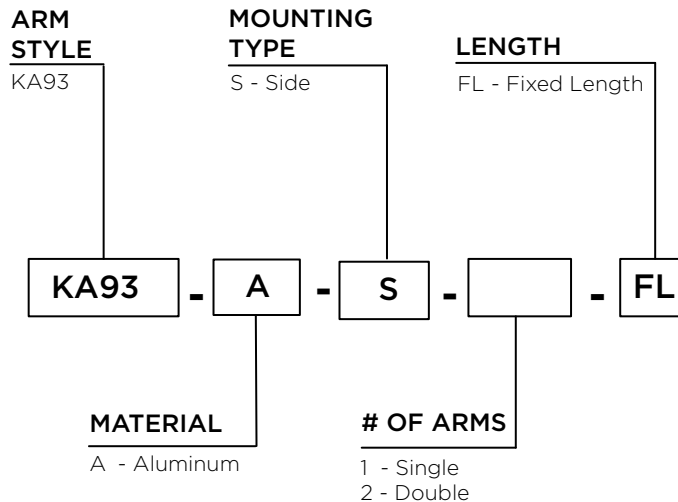

ARM SPECIFICATIONS

MATERIAL:
Aluminum

MOUNTING TYPE:
Side

ARM QUANTITY:
Single
Double

ARM LENGTH:
Fixed Length

FINISH:
Available in textured or smooth.

EPA
1.10 - 2.20 sq. ft

WEIGHT
12 - 24 lbs

MOUNTING TYPES:

Side Mount Details
4" x 1 3/4" x 12"L

HOW TO ORDER

EPA & WEIGHT

Catalog Number	Mount Type	# of Arms	L. (in)	EPA (In)	Wt. (lbs)
KA93-A-S-1-FL	Side	1	24	1.10	12
KA93-A-S-2-FL	Side	2	24	2.20	24

Side Mount Single Arm

Side Mount Double Arm

Side Mount Details