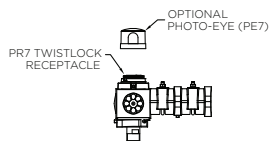

PR7/PE7 Series