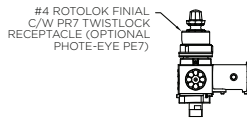

#4 PR7/PE7 Finial Series