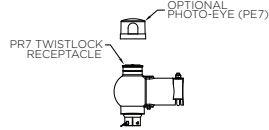

PR7/PE7 Series