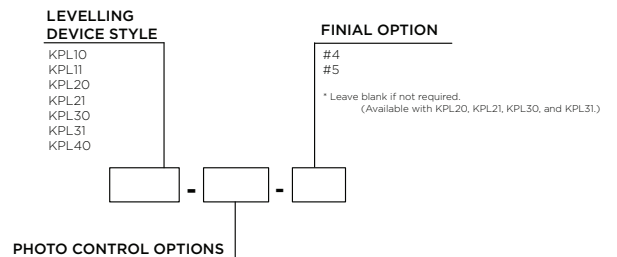

HOW TO ORDER

PHOTO CONTROL OPTIONS

PR7 - Photo Receptacle.
PE7 - Photo Receptacle and Photo Eye.