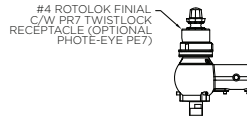

#4 PR7/PE7 Finial Series