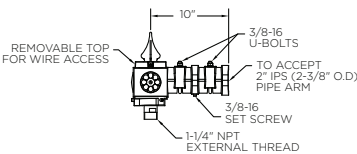

KPL31:

Dagger Series