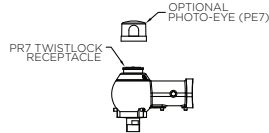

PR7/PE7 Series