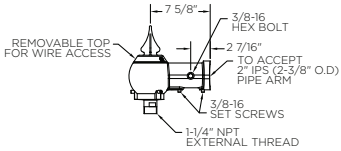

KPL20:

Dagger Series