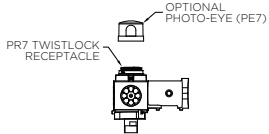

PR7/PE7 Series