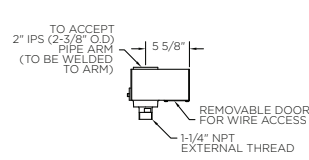

KPL10:

KPL11:

PR7/PE7 Series

KPL20:

Dagger Series

PR7/PE7 Series

#4 PR7/PE7 Finial Series

#5 PR7/PE7 Finial Series

KPL21:

Dagger Series

PR7/PE7 Series

#4 PR7/PE7 Finial Series

#5 PR7/PE7 Finial Series

KPL30:

Dagger Series

PR7/PE7 Series

#4 PR7/PE7 Finial Series

#5 PR7/PE7 Finial Series

KPL31:

Dagger Series

PR7/PE7 Series

#4 PR7/PE7 Finial Series

#5 PR7/PE7 Finial Series

KPL40:

Dagger Series