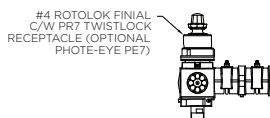

#4 PR7/PE7 Finial Series