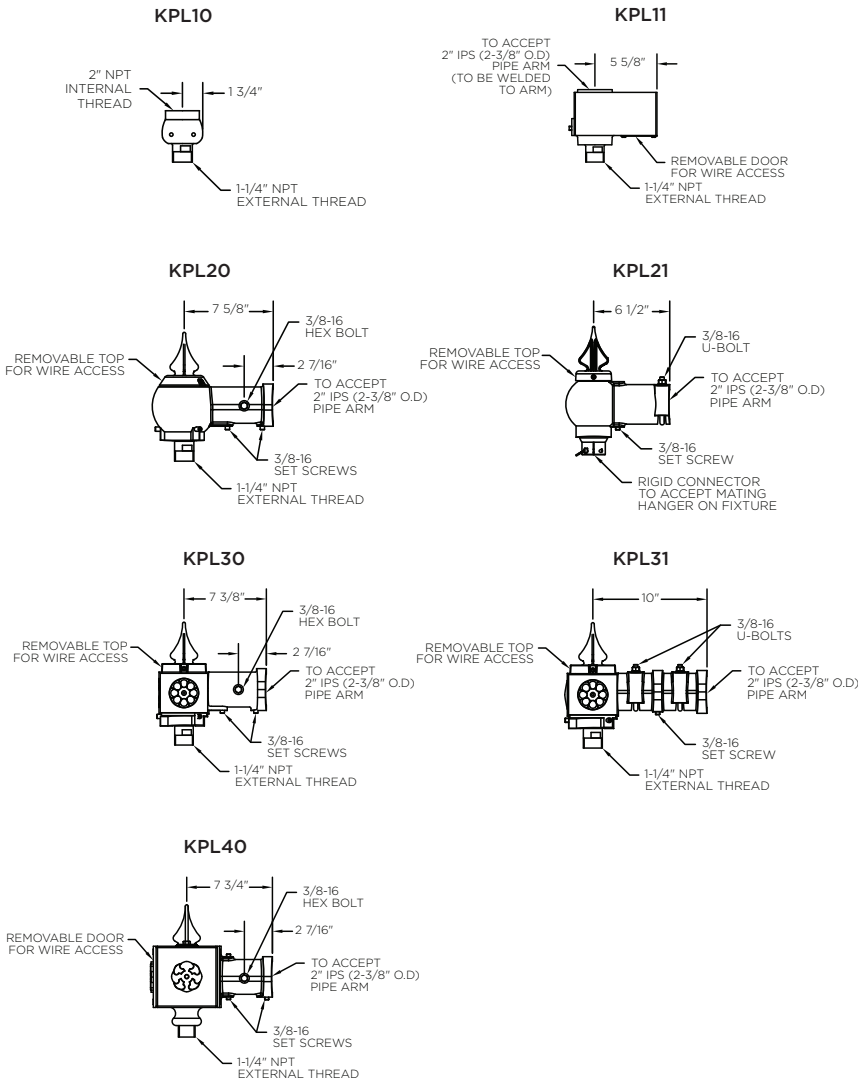

The King Luminaire KPL Leveling Devices provide the mounting connection between arms and pendant luminaires. Available in a variety of decorative options. Photo controls are available for some configurations.

SPECIFICATIONS

Dagger series is standard, unless PR is required. Optional Photoeye can be included. Mounting type is dictated by KPL style and arm selected. Pendant thread size is 1-1/4" NPT. Standard pipe arm accepted is 2" IPS (2-3/8" O.D.).

MATERIAL:
Aluminum

SERIES:
Dagger
PR7/PE7
#4 PR7/PE7 Finial
#5 PR7/PE7 Finial

TECHNICAL DETAILS

COMPATIBLE ARMS

Arm Style	Compatible KPLs						
	KPL10	KPL11	KPL20	KPL21	KPL30	KPL31	KPL40
KA10							
KA11							
KA13							
KA15							
KA16							
KA18							
KA24							
KA28							
KA29							
KA30							
KA31							
KA32							
KA36							
KA40							
KA42							
KA43							
KA51							
KA54							
KA55							
KA57							
KA63							
KA66							
KA69							
KA72							
KA75							
KA90							
KA91							
KA93							
KA94							
KA100							
KA110							
KA120							
KA150							
KA160							
KA170							
KA180							
KA190							
KA200