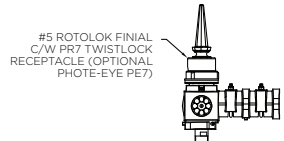

#5 PR7/PE7 Finial Series