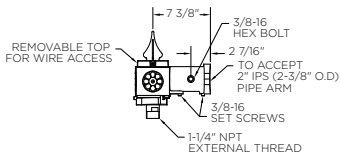

KPL30:

Dagger Series