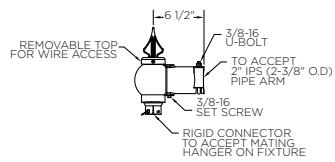

KPL21:

Dagger Series