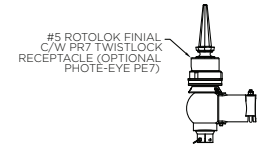

#5 PR7/PE7 Finial Series