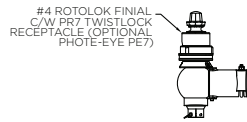

#4 PR7/PE7 Finial Series