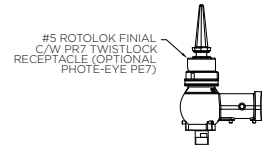

#5 PR7/PE7 Finial Series