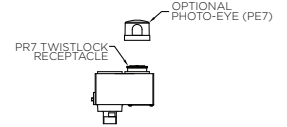

PR7/PE7 Series