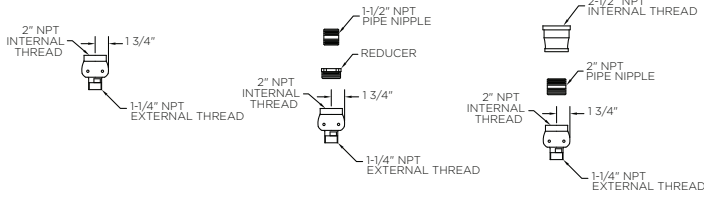

KPL10:

KPL11:

PR7/PE7 Series

KPL20:

Dagger Series

PR7/PE7 Series

#4 PR7/PE7 Finial Series

#5 PR7/PE7 Finial Series

KPL21:

Dagger Series

PR7/PE7 Series

#4 PR7/PE7 Finial Series

#5 PR7/PE7 Finial Series

KPL30:

Dagger Series

PR7/PE7 Series

#4 PR7/PE7 Finial Series

#5 PR7/PE7 Finial Series

KPL31:

Dagger Series

PR7/PE7 Series

#4 PR7/PE7 Finial Series

#5 PR7/PE7 Finial Series

KPL40:

Dagger Series