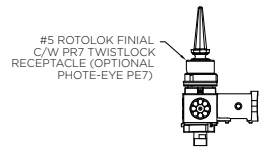

#5 PR7/PE7 Finial Series