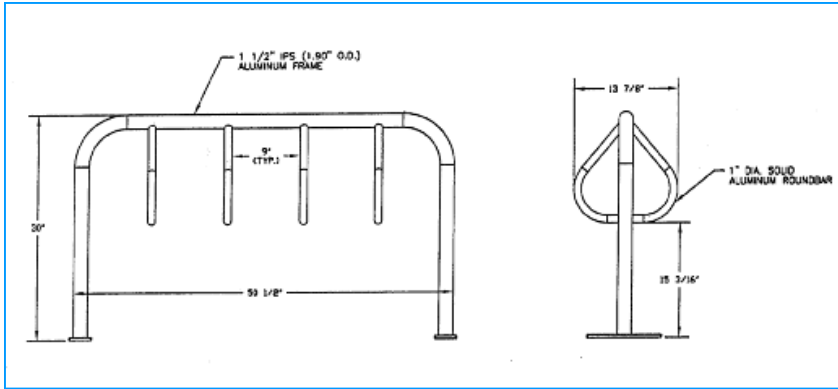

THE DURHAM BIKE RACK - KBR30

How to catalog

Series*	Mounting Configuration		Material		Color
	DB - Direct Buried	BP - Base Plated	M - Aluminum	S - Steel	
30					BK - Black BE - Blue AL - Aluminum Finish BZ - Bronze
KBR	30	5	BP	M	BE
King Decorative Bike Rack			Bike Mounting		
			3		
			5		
			8		

*please visit our website or see our catalog for other bench designs

King Luminaire • StressCrete

STRESSCRETE GROUP

9200 Energy Lane
Northport Alabama 35476-3442
(205)-339-0711
1-800-435-6563
Fax: (205) 339-4840

14503 Wallick Road
Atchison, Kansas 66002
(913)-255-3112
1-800-837-1024
Fax: (913) 255-3124

1153 State Route 46 North
P.O. Box 266
Jefferson, Ohio 44047
1-800-268-7809
Fax: (913) 255-3124

840 Walkers Line
P.O. Box 7
Burlington, Ontario L7R3X9
(905)-632-9301
1-800-268-7809
Fax: (905) 632-8116