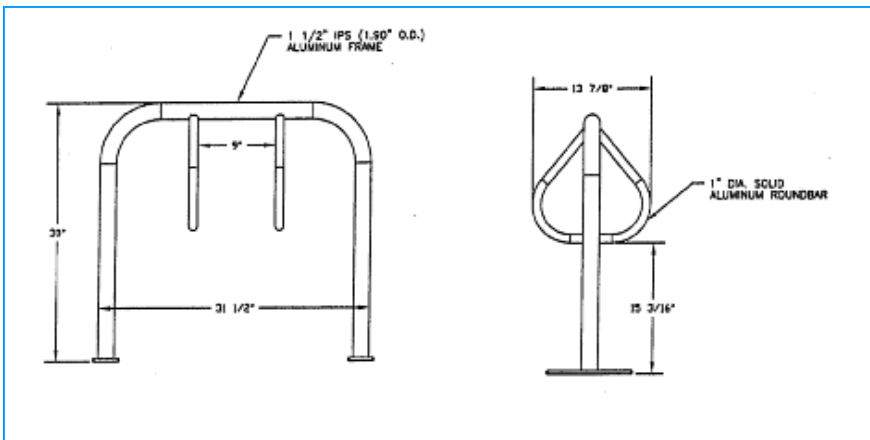

THE DURHAM BIKE RACK - KBR30

How to catalog

Series*	Mounting Configuration		Material		Color
	DB - Direct Buried	BP - Base Plated	M - Aluminum	S - Steel	
30					BK - Black BE - Blue AL - Aluminum Finish BZ - Bronze
KBR	30	5	BP	M	BE
King Decorative Bike Rack			Bike Mounting		
			3		
			5		
			8		

*please visit our website or see our catalog for other bench designs

King Luminaire • StressCrete

STRESSCRETE GROUP

9200 Energy Lane
Northport Alabama 35476-3442
(205)-339-0711
1-800-435-6563
Fax: (205) 339-4840

14503 Wallick Road
Atchison, Kansas 66002
(913)-255-3112
1-800-837-1024
Fax: (913) 255-3124

1153 State Route 46 North
P.O. Box 266
Jefferson, Ohio 44047
1-800-268-7809
Fax: (913) 255-3124

840 Walkers Line
P.O. Box 7
Burlington, Ontario L7R3X9
(905)-632-9301
1-800-268-7809
Fax: (905) 632-8116