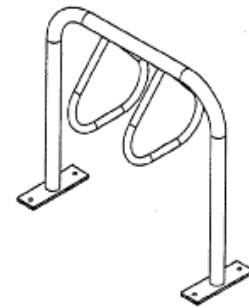

THE DURHAM BIKE RACK - KBR30

How to catalog

Series*	Mounting Configuration		Material		Color
	DB - Direct Buried	BP - Base Plated	M - Aluminum	S - Steel	
30					BK - Black BE - Blue AL - Aluminum Finish BZ - Bronze
KBR	30	5	BP	M	BE
King Decorative Bike Rack			Bike Mounting		
			3		
			5		
			8		

*please visit our website or see our catalog for other bench designs

King Luminaire • StressCrete

STRESSCRETE GROUP

9200 Energy Lane
Northport Alabama 35476-3442
(205)-339-0711
1-800-435-6563
Fax: (205) 339-4840

14503 Wallick Road
Atchison, Kansas 66002
(913)-255-3112
1-800-837-1024
Fax: (913) 255-3124

1153 State Route 46 North
P.O. Box 266
Jefferson, Ohio 44047
1-800-268-7809
Fax: (913) 255-3124

840 Walkers Line
P.O. Box 7
Burlington, Ontario L7R3X9
(905)-632-9301
1-800-268-7809
Fax: (905) 632-8116