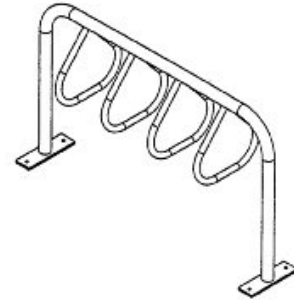

THE DURHAM BIKE RACK - KBR30

How to catalog

Series*	Mounting Configuration		Material		Color
	DB - Direct Buried	BP - Base Plated	M - Aluminum	S - Steel	
30					BK - Black BE - Blue AL - Aluminum Finish BZ - Bronze
KBR	30	5	BP	M	BE
King Decorative Bike Rack			Bike Mounting		
			3		
			5		
			8		

*please visit our website or see our catalog for other bench designs

King Luminaire • StressCrete

STRESSCRETE GROUP

9200 Energy Lane
Northport Alabama 35476-3442
(205)-339-0711
1-800-435-6563
Fax: (205) 339-4840

14503 Wallick Road
Atchison, Kansas 66002
(913)-255-3112
1-800-837-1024
Fax: (913) 255-3124

1153 State Route 46 North
P.O. Box 266
Jefferson, Ohio 44047
1-800-268-7809
Fax: (913) 255-3124

840 Walkers Line
P.O. Box 7
Burlington, Ontario L7R3X9
(905)-632-9301
1-800-268-7809
Fax: (905) 632-8116