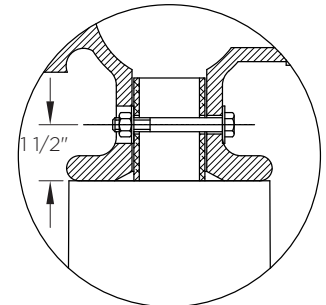

KA30 // SCROLL ARM WITH DECORATIVE SCROLL

DECORATIVE ARM

The King Luminaire KA30 Scroll Arm with Decorative Scroll is an elegant but simple arm with a small decorative scroll embellishment. Available in a variety of lengths, in either tenon or side mount, and single or double arm configurations, the KA30 is an ideal solution for any situation.

ARM SPECIFICATIONS

MATERIAL:
Aluminum

MOUNTING TYPE:
Side
Tenon

ARM QUANTITY:
Single
Double

ARM LENGTHS:
4'
5'
6'
8'

FINISH:
Available in textured or smooth.

EPA
1.21 - 5.06 sq. ft.

WEIGHT
12 - 54 lbs

MOUNTING TYPES:

Side Mount Details
4" x 1 3/4" x 12"L

Tenon Mount Details
TO ACCEPT 2 3/8" DIAMETER
X 2 3/4"L TENON

ARM DIMENSIONS:

Run	Rise
4'	16"
5'	20"
6'	20"
8'	27 1/8"

LEVELING DEVICE:

KPL20

KPL30

*See leveling device spec sheet for more options

HOW TO ORDER

EPA & WEIGHT

Catalog Number	Mount Type	# of Arms	L. (ft)	EPA (sq ft)	Wt. (lbs)
KA30-A-S-1-4	Side	1	4	1.21	12
KA30-A-S-1-5	Side	1	5	1.48	14
KA30-A-S-1-6	Side	1	6	1.68	18
KA30-A-S-1-8	Side	1	8	2.53	27
KA30-A-S-2-4	Side	2	4	2.42	24
KA30-A-S-2-5	Side	2	5	2.96	28
KA30-A-S-2-6	Side	2	6	3.36	36
KS30-A-S-2-8	Side	2	8	5.06	54
KA30-A-T-1-4	Tenon	1	4	1.47	15
KA30-A-T-1-5	Tenon	1	5	1.70	17
KA30-A-T-1-6	Tenon	1	6	2.04	21
KA30-A-T-2-4	Tenon	2	4	2.29	22
KA30-A-T-2-5	Tenon	2	5	2.85	26
KA30-A-T-2-6	Tenon	2	6	3.68	36