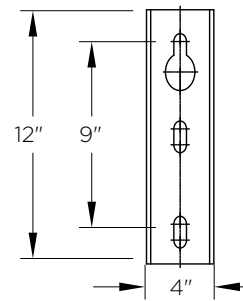

KA30 // SCROLL ARM WITH DECORATIVE SCROLL

DECORATIVE ARM

The King Luminaire KA30 Scroll Arm with Decorative Scroll is an elegant but simple arm with a small decorative scroll embellishment. Available in a variety of lengths, in either tenon or side mount, and single or double arm configurations, the KA30 is an ideal solution for any situation.

ARM SPECIFICATIONS

MATERIAL:
Aluminum

MOUNTING TYPE:
Side
Tenon

ARM QUANTITY:
Single
Double

ARM LENGTHS:
4'
5'
6'
8'

FINISH:
Available in textured or smooth.

EPA
1.21 - 5.06 sq. ft.

WEIGHT
12 - 54 lbs

MOUNTING TYPES:

Side Mount Details
4" x 1 3/4" x 12"L

Tenon Mount Details
TO ACCEPT 2 3/8" DIAMETER
X 2 3/4"L TENON

ARM DIMENSIONS:

Run	Rise
4'	16"
5'	20"
6'	20"
8'	27 1/8"

LEVELING DEVICE:

KPL20

KPL30

*See leveling device spec sheet for more options

HOW TO ORDER

EPA & WEIGHT

Catalog Number	Mount Type	# of Arms	L. (ft)	EPA (sq ft)	Wt. (lbs)
KA30-A-S-1-4	Side	1	4	1.21	12
KA30-A-S-1-5	Side	1	5	1.48	14
KA30-A-S-1-6	Side	1	6	1.68	18
KA30-A-S-1-8	Side	1	8	2.53	27
KA30-A-S-2-4	Side	2	4	2.42	24
KA30-A-S-2-5	Side	2	5	2.96	28
KA30-A-S-2-6	Side	2	6	3.36	36
KS30-A-S-2-8	Side	2	8	5.06	54
KA30-A-T-1-4	Tenon	1	4	1.47	15
KA30-A-T-1-5	Tenon	1	5	1.70	17
KA30-A-T-1-6	Tenon	1	6	2.04	21
KA30-A-T-2-4	Tenon	2	4	2.29	22
KA30-A-T-2-5	Tenon	2	5	2.85	26
KA30-A-T-2-6	Tenon	2	6	3.68	36