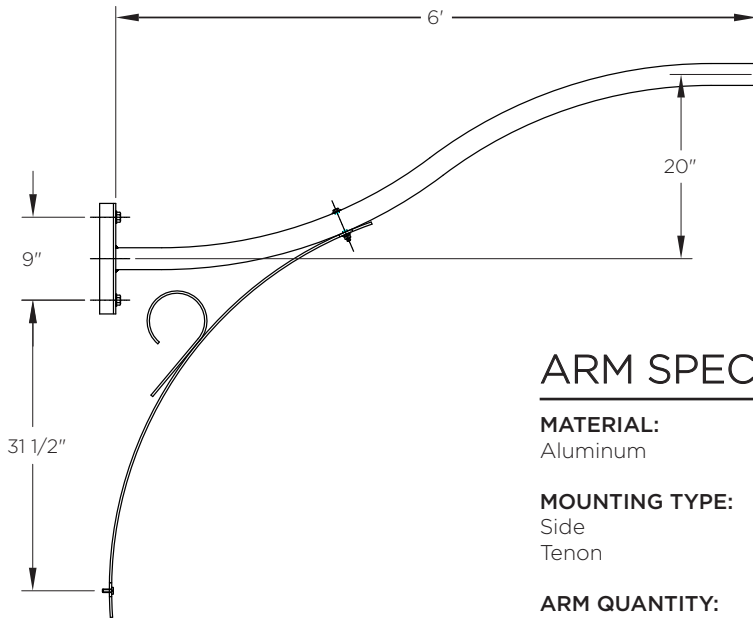

KA30 // SCROLL ARM WITH DECORATIVE SCROLL

DECORATIVE ARM

The King Luminaire KA30 Scroll Arm with Decorative Scroll is an elegant but simple arm with a small decorative scroll embellishment. Available in a variety of lengths, in either tenon or side mount, and single or double arm configurations, the KA30 is an ideal solution for any situation.

ARM SPECIFICATIONS

MATERIAL:
Aluminum

MOUNTING TYPE:
Side
Tenon

ARM QUANTITY:
Single
Double

ARM LENGTHS:
4'
5'
6'
8'

FINISH:
Available in textured or smooth.

EPA
1.21 - 5.06 sq. ft.

WEIGHT
12 - 54 lbs

MOUNTING TYPES:

Side Mount Details
4" x 1 3/4" x 12"L

Tenon Mount Details
TO ACCEPT 2 3/8" DIAMETER
X 2 3/4"L TENON

ARM DIMENSIONS:

Run	Rise
4'	16"
5'	20"
6'	20"
8'	27 1/8"

LEVELING DEVICE:

KPL20

KPL30

*See leveling device spec sheet for more options

HOW TO ORDER

EPA & WEIGHT

Catalog Number	Mount Type	# of Arms	L. (ft)	EPA (sq ft)	Wt. (lbs)
KA30-A-S-1-4	Side	1	4	1.21	12
KA30-A-S-1-5	Side	1	5	1.48	14
KA30-A-S-1-6	Side	1	6	1.68	18
KA30-A-S-1-8	Side	1	8	2.53	27
KA30-A-S-2-4	Side	2	4	2.42	24
KA30-A-S-2-5	Side	2	5	2.96	28
KA30-A-S-2-6	Side	2	6	3.36	36
KS30-A-S-2-8	Side	2	8	5.06	54
KA30-A-T-1-4	Tenon	1	4	1.47	15
KA30-A-T-1-5	Tenon	1	5	1.70	17
KA30-A-T-1-6	Tenon	1	6	2.04	21
KA30-A-T-2-4	Tenon	2	4	2.29	22
KA30-A-T-2-5	Tenon	2	5	2.85	26
KA30-A-T-2-6	Tenon	2	6	3.68	36