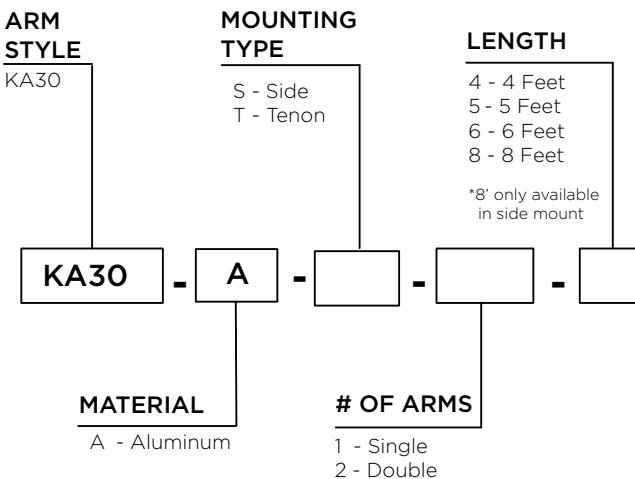

KA30 // SCROLL ARM WITH DECORATIVE SCROLL

DECORATIVE ARM

The King Luminaire KA30 Scroll Arm with Decorative Scroll is an elegant but simple arm with a small decorative scroll embellishment. Available in a variety of lengths, in either tenon or side mount, and single or double arm configurations, the KA30 is an ideal solution for any situation.

ARM SPECIFICATIONS

MATERIAL:
Aluminum

MOUNTING TYPE:
Side
Tenon

ARM QUANTITY:
Single
Double

ARM LENGTHS:
4'
5'
6'
8'

FINISH:
Available in textured or smooth.

EPA
1.21 - 5.06 sq. ft.

WEIGHT
12 - 54 lbs

MOUNTING TYPES:

Side Mount Details
4" x 1 3/4" x 12"L

Tenon Mount Details
TO ACCEPT 2 3/8" DIAMETER
X 2 3/4"L TENON

ARM DIMENSIONS:

Run	Rise
4'	16"
5'	20"
6'	20"
8'	27 1/8"

LEVELING DEVICE:

KPL20

KPL30

*See leveling device spec sheet for more options

HOW TO ORDER

EPA & WEIGHT

Catalog Number	Mount Type	# of Arms	L. (ft)	EPA (sq ft)	Wt. (lbs)
KA30-A-S-1-4	Side	1	4	1.21	12
KA30-A-S-1-5	Side	1	5	1.48	14
KA30-A-S-1-6	Side	1	6	1.68	18
KA30-A-S-1-8	Side	1	8	2.53	27
KA30-A-S-2-4	Side	2	4	2.42	24
KA30-A-S-2-5	Side	2	5	2.96	28
KA30-A-S-2-6	Side	2	6	3.36	36
KS30-A-S-2-8	Side	2	8	5.06	54
KA30-A-T-1-4	Tenon	1	4	1.47	15
KA30-A-T-1-5	Tenon	1	5	1.70	17
KA30-A-T-1-6	Tenon	1	6	2.04	21
KA30-A-T-2-4	Tenon	2	4	2.29	22
KA30-A-T-2-5	Tenon	2	5	2.85	26
KA30-A-T-2-6	Tenon	2	6	3.68	36